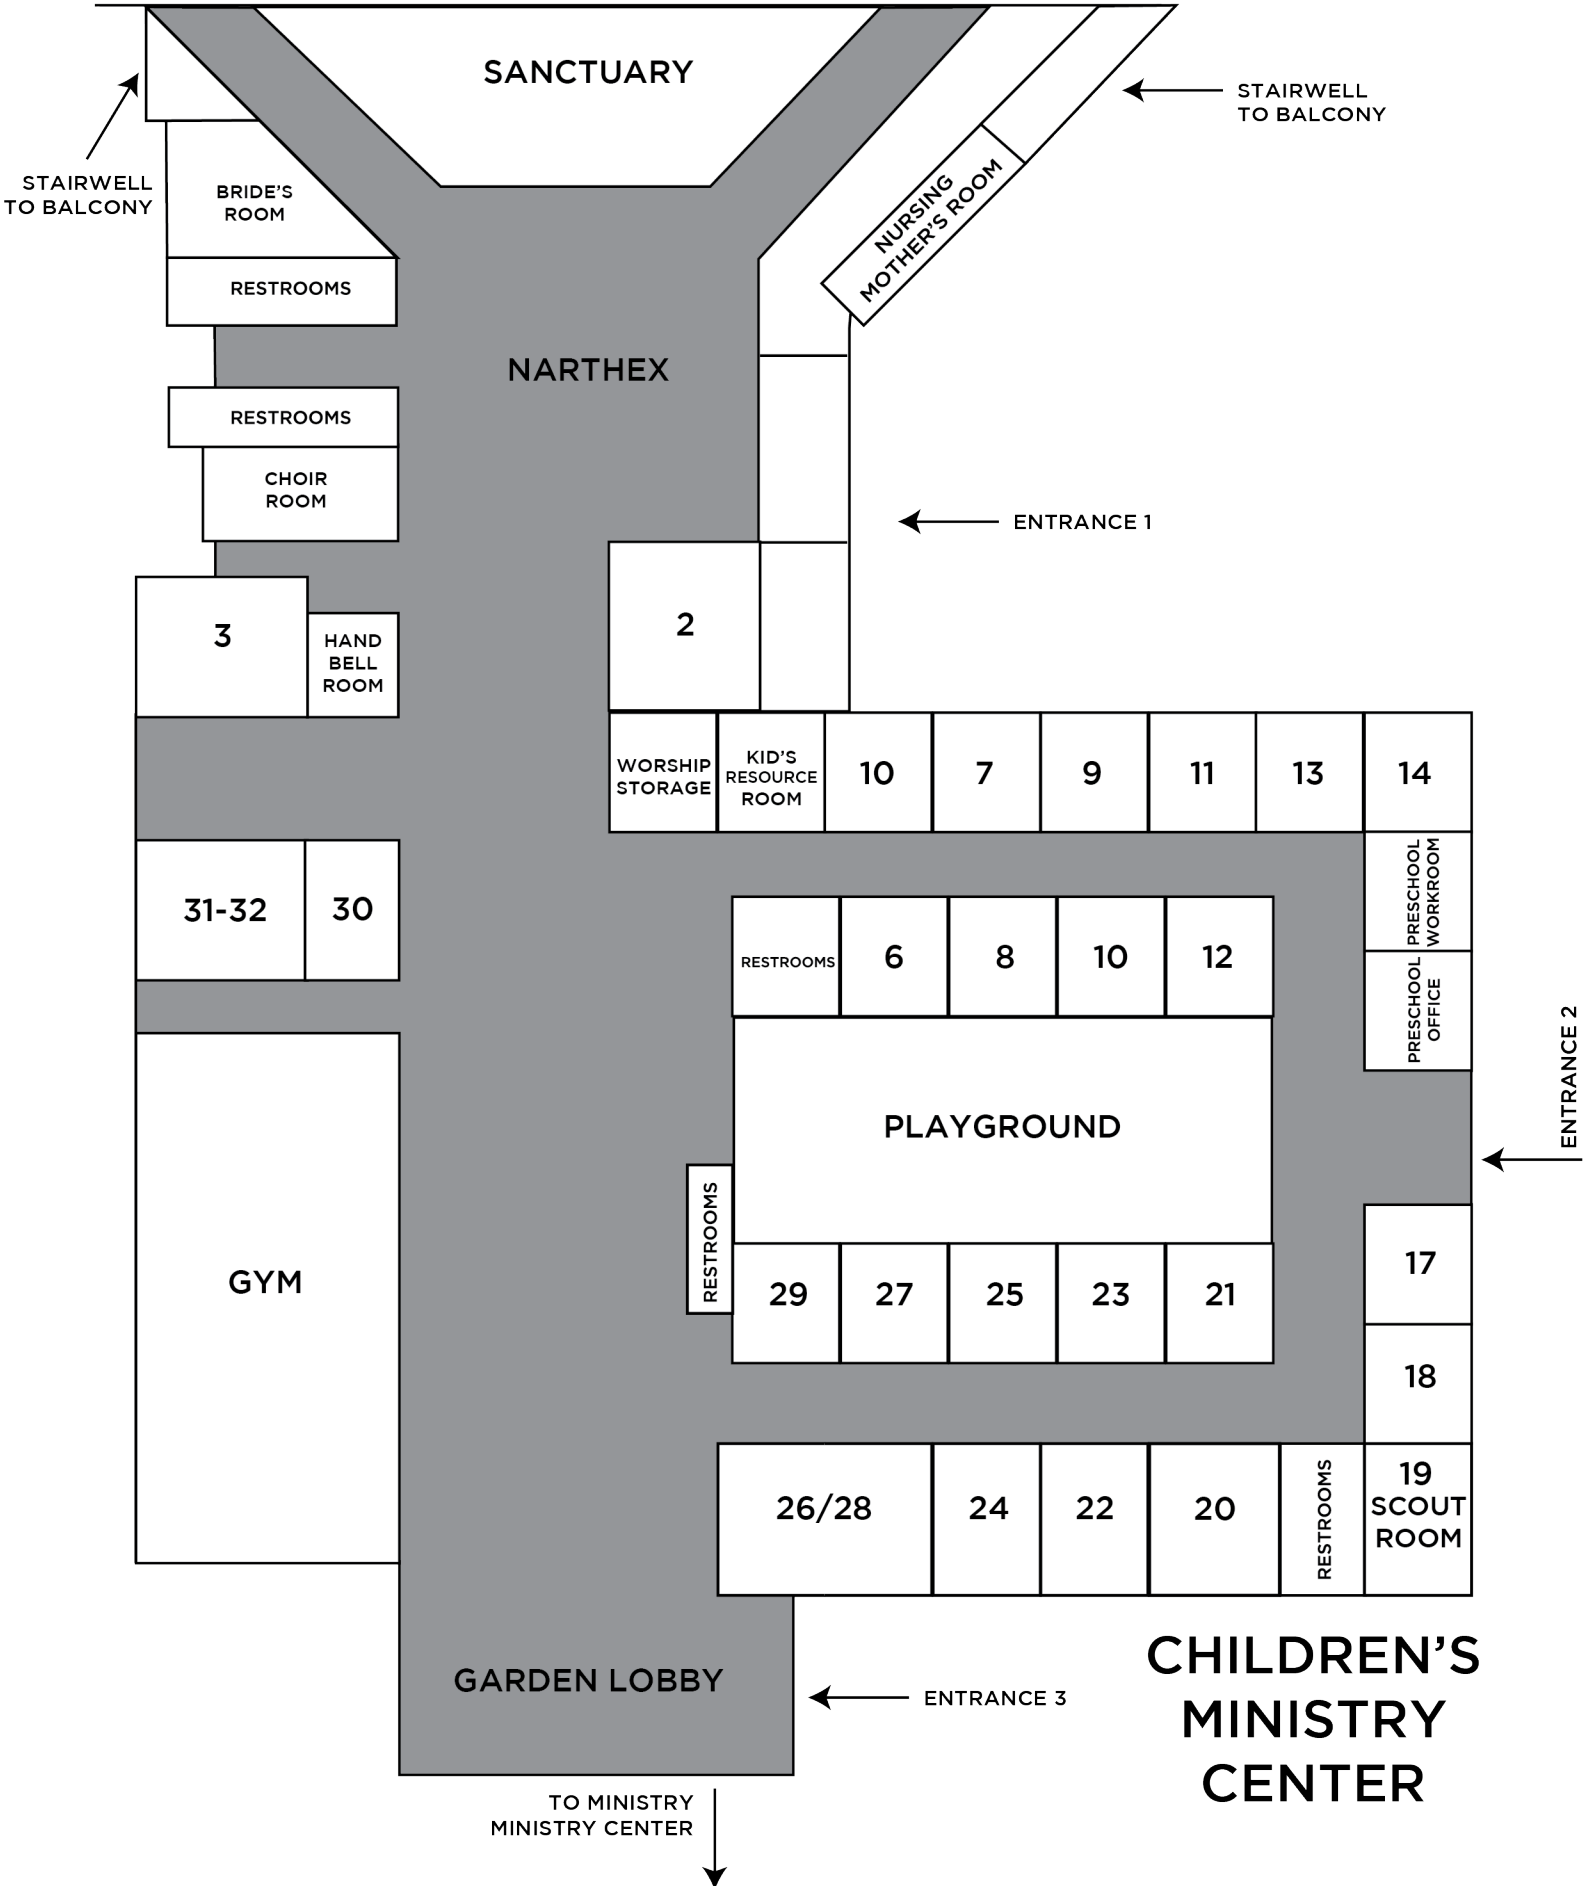

MINISTRY CENTER

ENTRANCE 4 - MAIN ENTRANCE/OFFICE ENTRANCE

COMMON CUP

MISSION CENTER

LIBRARY

100

CHURCH OFFICES

RESTROOMS

101

SERVERY/
DINING ROOM

TO CHILDREN'S
MINISTRY CENTER

ELEV.

ELEVATOR TO
YOUTH CENTER

RESTROOMS

102

103/
104

KITCHENETTE

CLOSET

KITCHEN

109/110

107/108

105/106

SANCTUARY

STAIRWELL TO BALCONY

3

HAND BELL ROOM

2

WORSHIP STORAGE

KID'S RESOURCE ROOM

10

7

9