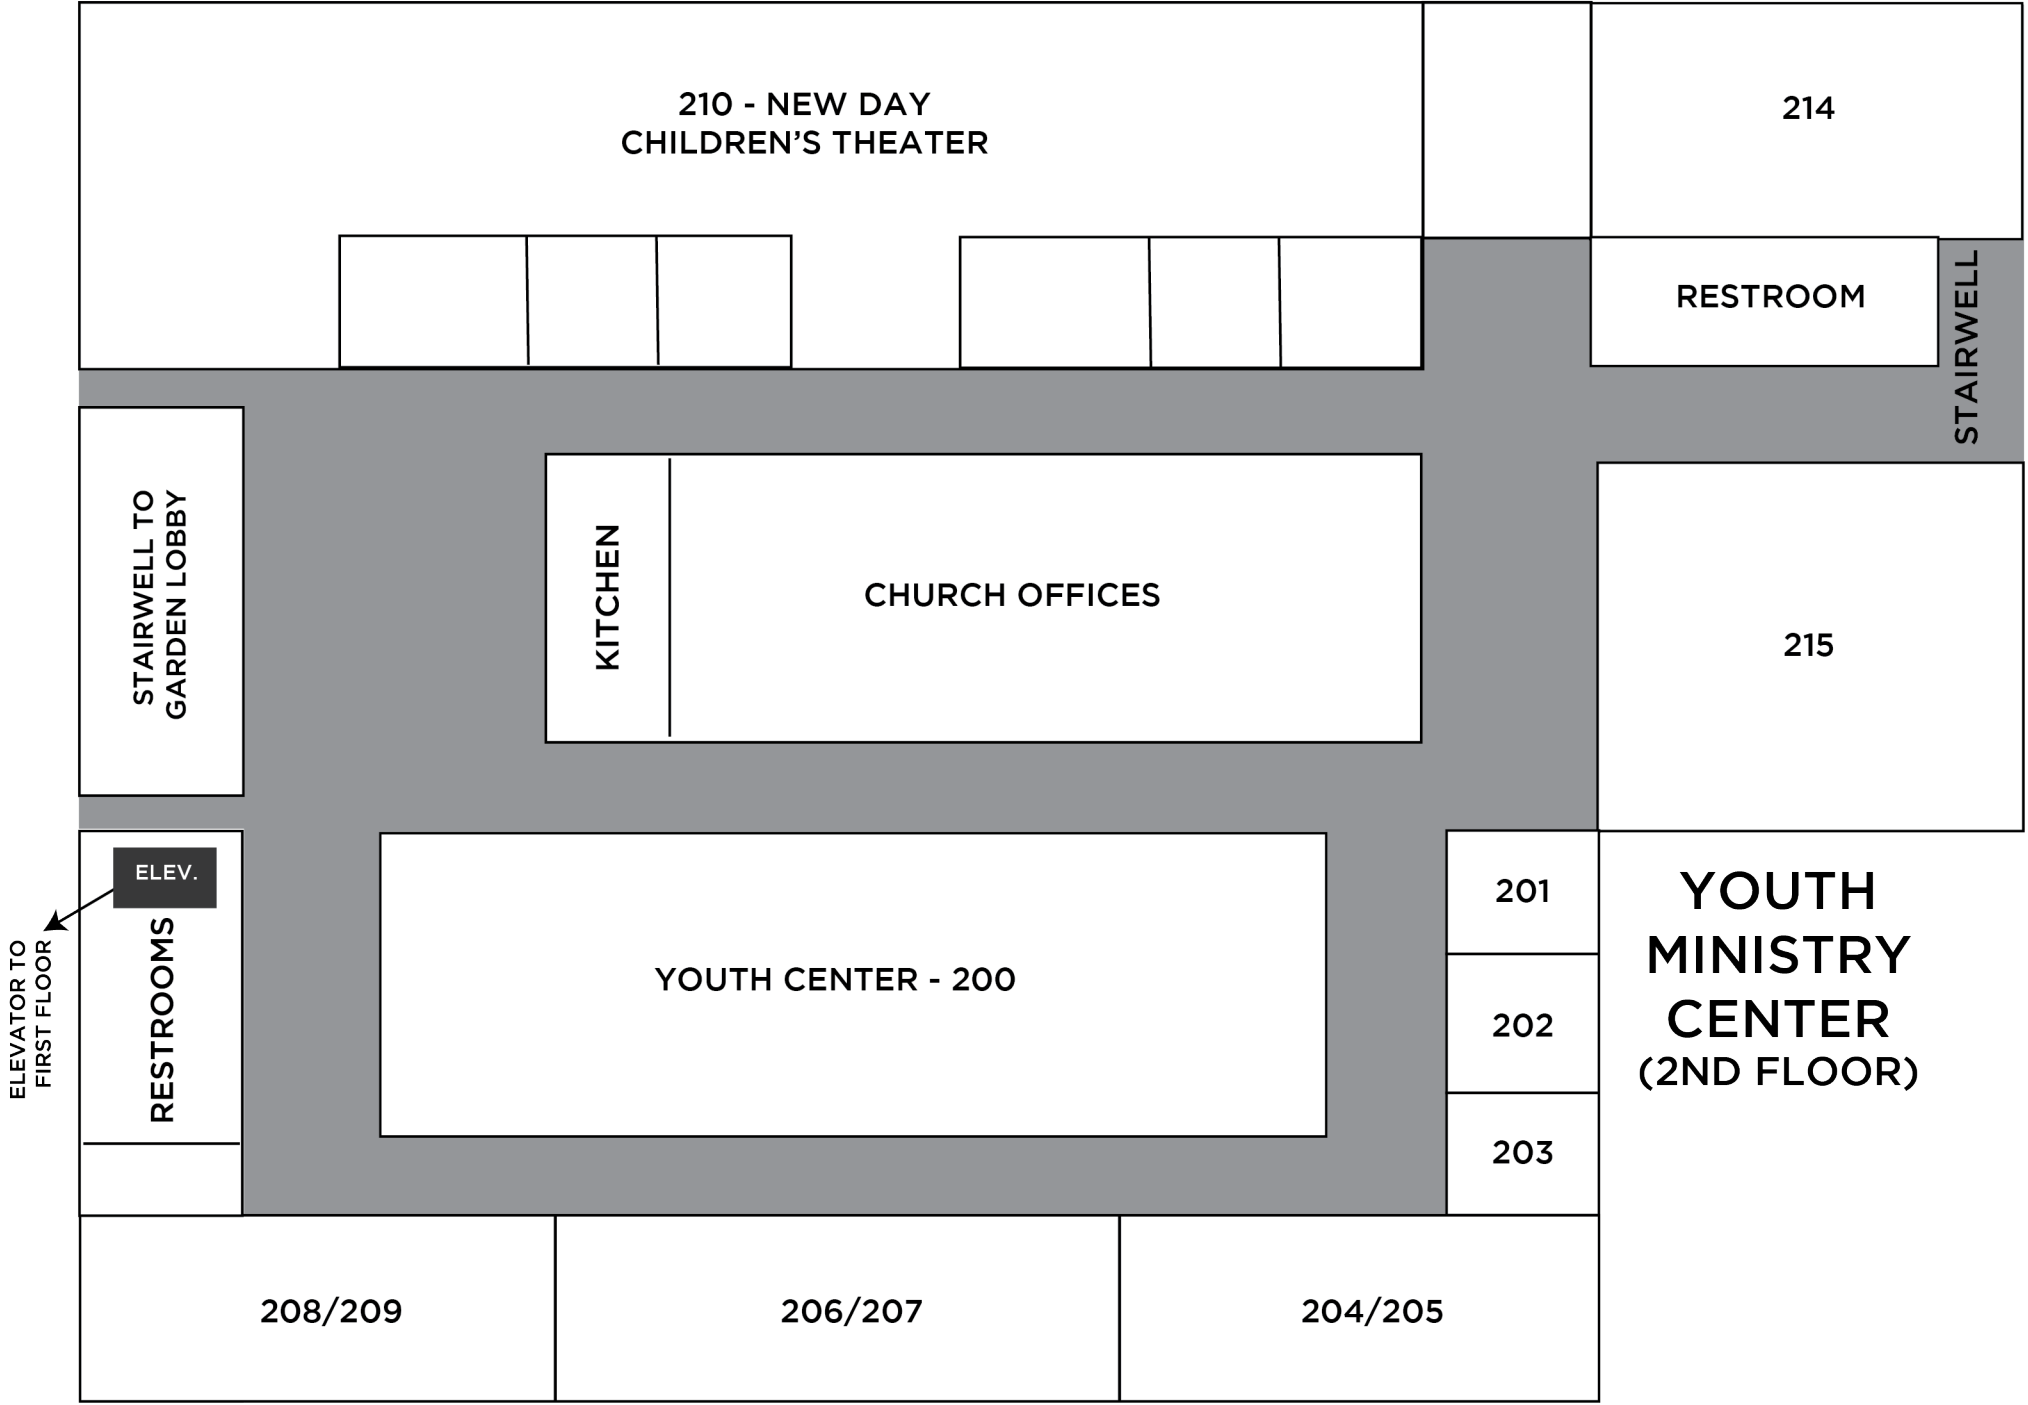

22

20

RESTROOMS

19 SCOUT ROOM

GARDEN LOBBY

ENTRANCE 3

TO MINISTRY MINISTRY CENTER

CHILDREN'S MINISTRY CENTER

210 - NEW DAY
CHILDREN'S THEATER

214

RESTROOM

STAIRWELL

STAIRWELL TO
GARDEN LOBBY

KITCHEN

CHURCH OFFICES

215