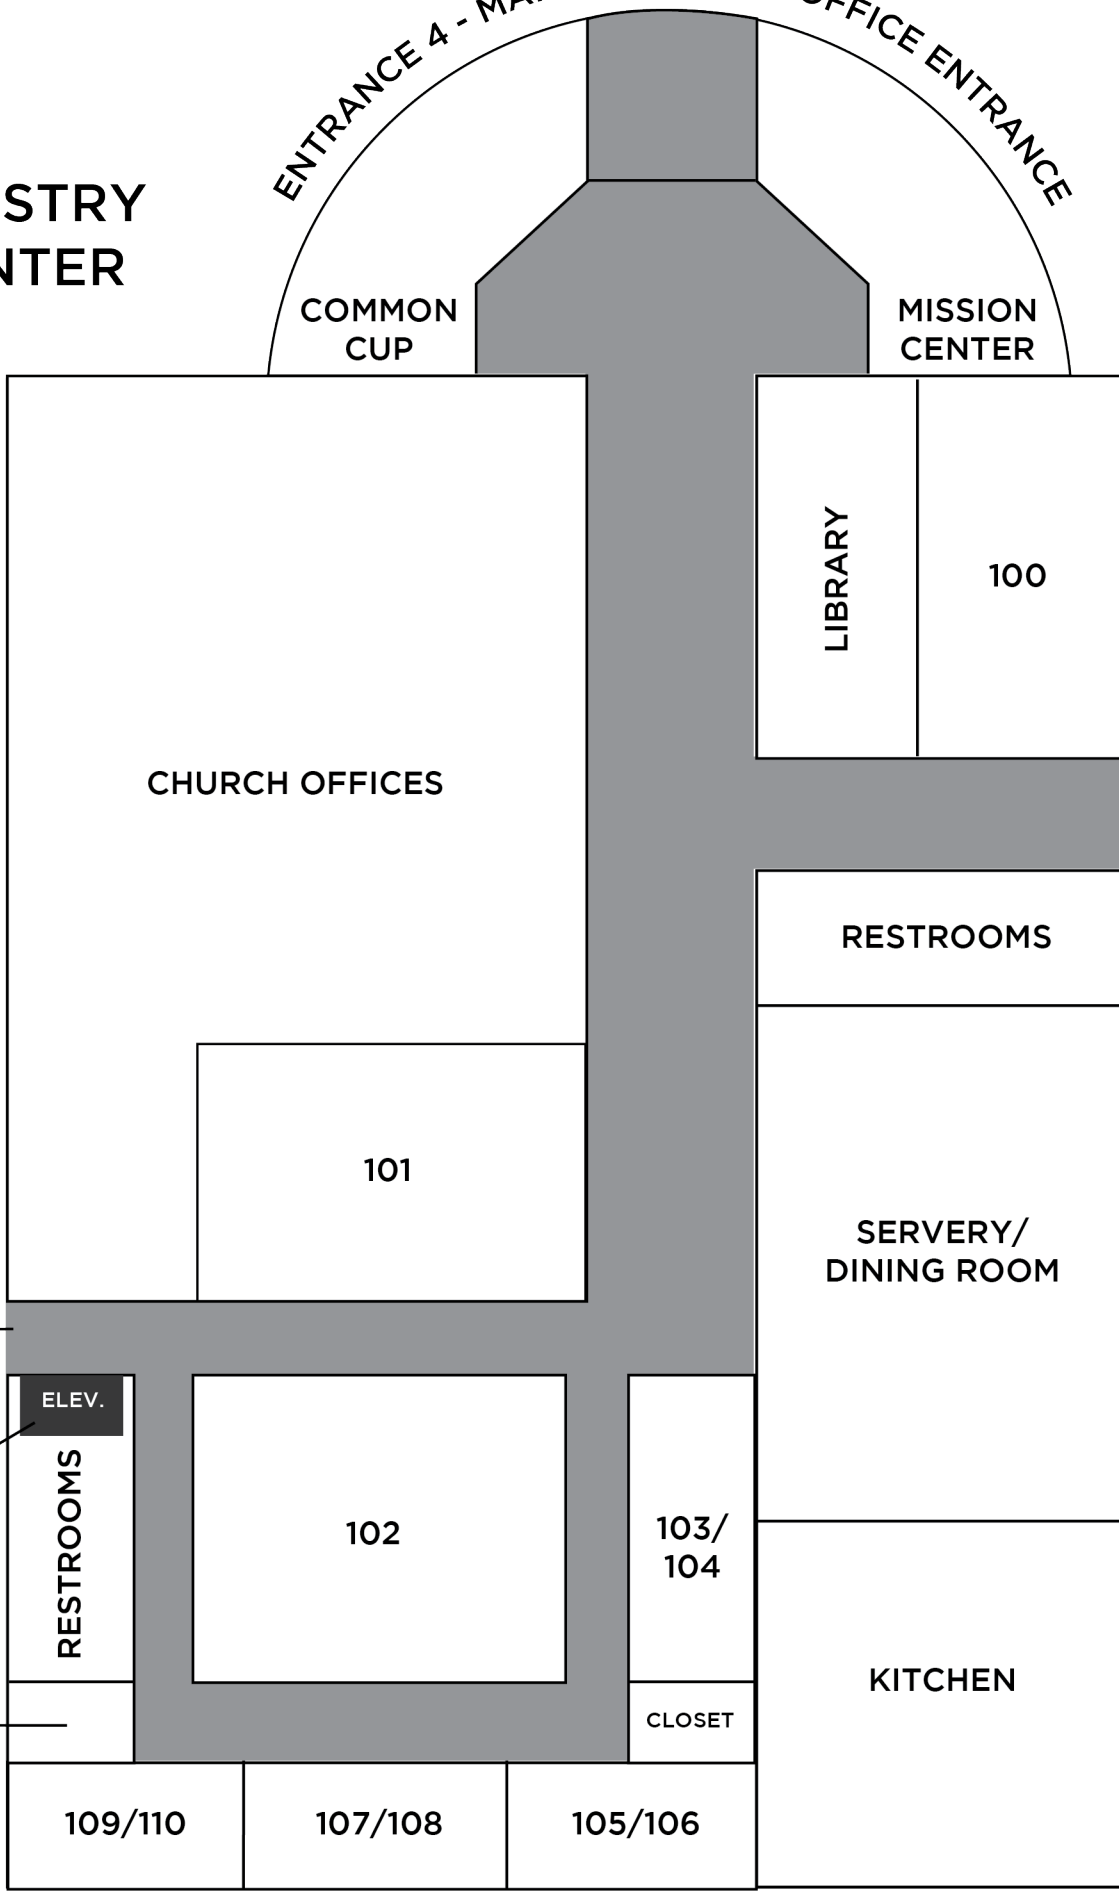

MINISTRY CENTER

ENTRANCE 4 - MAIN ENTRANCE/OFFICE ENTRANCE

COMMON CUP

MISSION CENTER

LIBRARY

100

CHURCH OFFICES

RESTROOMS

101

SERVERY/
DINING ROOM

TO CHILDREN'S
MINISTRY CENTER

ELEV.

ELEVATOR TO
YOUTH CENTER

RESTROOMS

102

103/
104

KITCHENETTE

CLOSET

KITCHEN

109/110

107/108

105/106

SANCTUARY

STAIRWELL TO BALCONY

3

HAND BELL ROOM

2

WORSHIP STORAGE

KID'S RESOURCE ROOM

10

7

9